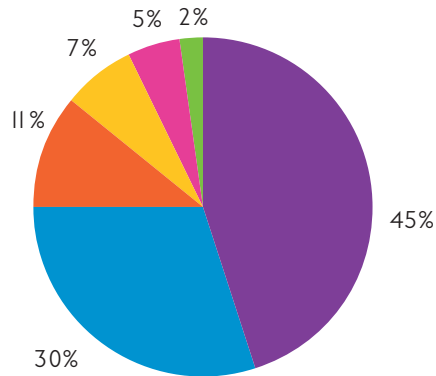

Child Gender

Child Age

Child Ethnicity

Child Living Situation

Site Based: 794+ Community Based: 1,225 = 2,019 Number of Children Served in 2014

THANK YOU TO OUR CORPORATE COMMUNITY PARTNERS

Special thanks to our Corporate Community partners for underwriting our programs and supporting the children in our communities during 2014.

Make a **BIG** difference,
one **LITTLE** at a time.

2014 VOLUNTEER RECOGNITION DINNER

Recognizing Our
Outstanding Volunteers

FINANCIAL STATEMENT

INCOME

- Foundations & Grants
- Fundraising
- Contributions
- United Way
- In Kind
- Other Income

Foundations & Grants.....	\$956,581
Fundraising.....	\$638,165
Contributions.....	\$233,025
United Way.....	\$156,305
In Kind Contributions.....	\$103,758
Other Income.....	\$47,693
Total:.....	\$2,135,527