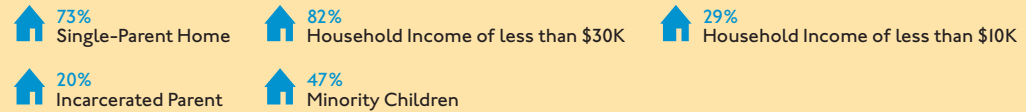

Child Gender

Child Age

Child Ethnicity

Child Living Situation

Site Based: 794+ Community Based: 1,225 = 2,019 Number of Children Served in 2014

THANK YOU TO OUR CORPORATE COMMUNITY PARTNERS

Special thanks to our Corporate Community partners for underwriting our programs and supporting the children in our communities during 2014.