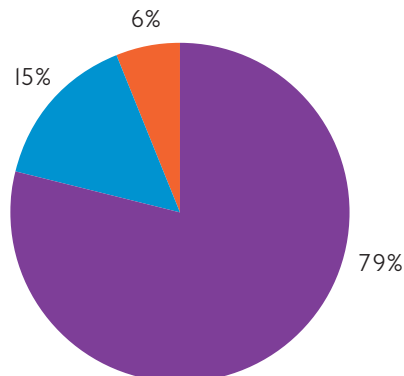

EXPENSES

- Programs
- Fundraising
- Management /General

Programs.....	$1,675,326
Fundraising.....	$314,068
Management/General.....	$130,982
Total:.....	$2,120,376

2014 Big Brother of the Year

Big Brother Adam Blakey
& Little Brother Jaylin

"My favorite thing about Adam is that he is thoughtful." – Little Brother Jaylin

2014 Big Sister of the Year

Big Sister Laura Frederick
& Little Sister Emily

"It's been a great experience being a Little – to meet someone outside my family and feel like she's a real sister who listens and cares – that's special and I could not have asked for anything more!" – Little Sister Emily

2014 Big Couple of the Year

Big Couple Ryan & Satin Lemon
and Little Brother Andrew

"I love Ryan and Satin. They've helped me so much – I'd be talking forever if I told you everything!" – Little Brother Andrew

2014 School Buddy of the Year

Big Brother Bob Hall
& Little Brother Corbert

"By Big Brother Bob is great! We have fun together and get along great." – Little Brother Corbert